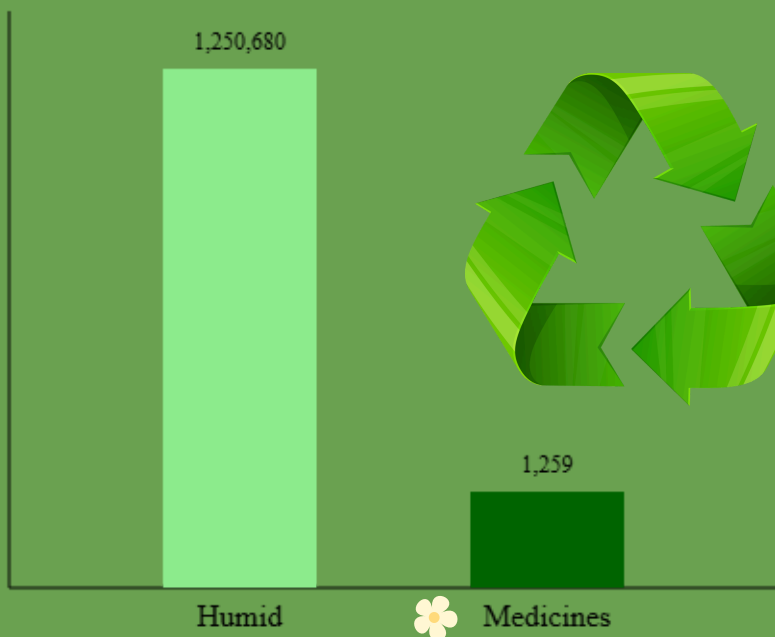

CHOOSE ECO, NOT EGO

Kg differentiated in 2024 in Erba

In 2024 the total kilos of waste produced in Erba was 8.220.444 of which differentiated 5.859.850.

Kg not differentiated
28%

Kg differentiated
72%

Waste more and less collected