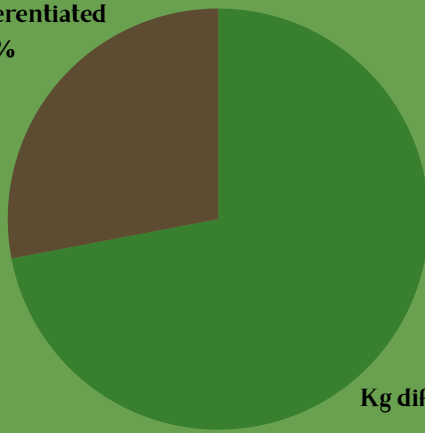

CHOOSE ECO, NOT EGO

Kg differentiated in 2024 in Erba

In 2024 the total kilos of waste produced in Erba was 8.220.444 of which differentiated 5.859.850.

Kg not differentiated
28%

Kg differentiated
72%

Waste more and less collected

How recycling works in Erba

The collection centre in Erba is in via Zappa. They are operative from Monday to Saturday: 9.00-11.45 / 14.00-16.45 and on Sunday: 9.00-11.45

GROW GREEN MINDS

RECYCLING AT SCHOOL